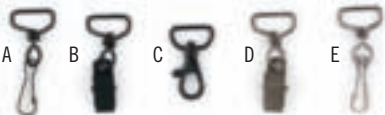

STANDARD UPGRADE

- A: SB07 - Black Swivel J-Hook $0.08
- B: SB08 - Black Swivel Bulldog Clip $0.08
- C: SB06 - Black Lobster Claw $0.22
- D: SG08 - Gunmetal Swivel Bulldog Clip $0.13
- E: SG07 - Gunmetal Swivel J-Hook $0.13